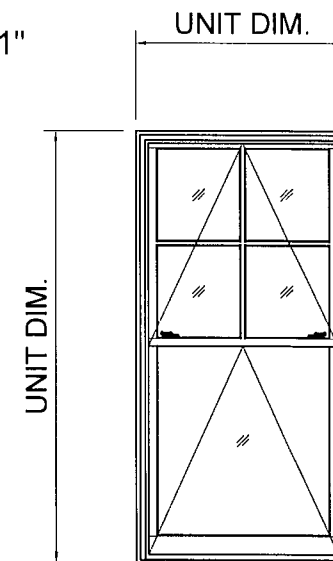

R.O. = UNIT DIMS. + 1"

EXTERIOR ELEVATION OF CLAD SERIES 3000 FOLD-UP UNIT WITH SILL

®* 2023 Rochester Colonial Mfg. Corp.

Phone: (800) - 321 - 8199
 (585) - 254 - 8191
 Fax: (585) - 254 - 1768

CLAD SERIES 3000 FOLD-UP UNIT WITH SILL	
DATE: 8/21/23	DRAWING: 1 OF 1