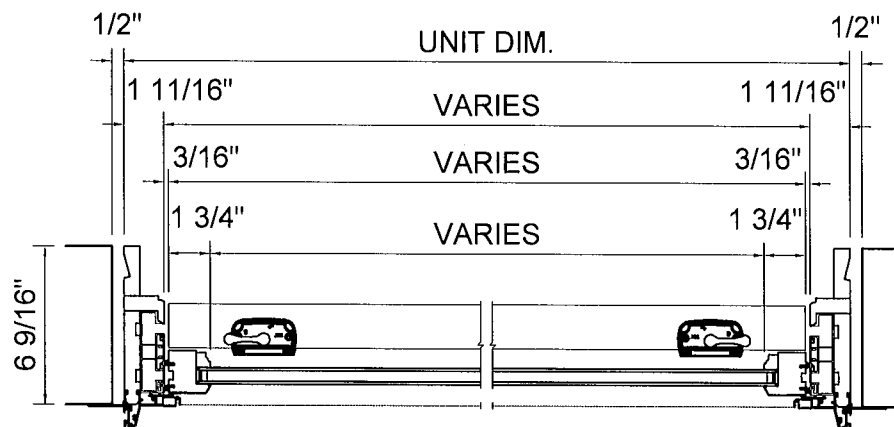

R.O. = UNIT DIMS. + 1"

EXTERIOR ELEVATION OF CLAD SERIES 3000 FOLD-UP UNIT WITH SILL

®* 2023 Rochester Colonial Mfg. Corp.

Phone: (800) - 321 - 8199
 (585) - 254 - 8191
 Fax: (585) - 254 - 1768

CLAD SERIES 3000 FOLD-UP UNIT WITH SILL	
DATE: 8/21/23	DRAWING: 1 OF 1